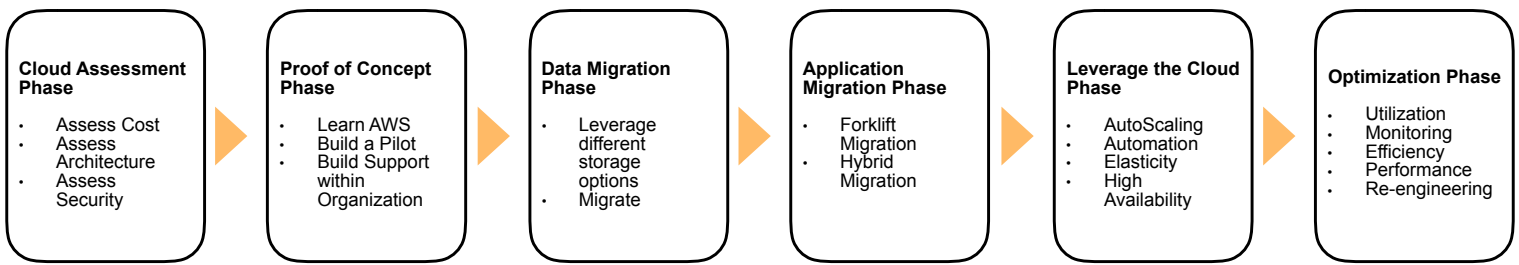

REAN Cloud - Migrate and Manage

Accelerating Enterprise Cloud Adoption Securely

REAN Cloud, a leader in Cloud and DevOps, is a one-stop shop for managed solutions to help organizations become more agile and productive. Our turnkey solutions empower innovation and deliver secure and seamless cloud transitions for organizations, without compromising productivity, security, customer service or budget. REAN Cloud brings a proven Migration Methodology, along with custom cloud solutions, to dramatically improve the speed of migration execution. Explore our Migration Methodology to see how we can improve the efficiency of your network.

150+ Certified AWS Architects
(Includes 10+ Professional Certifications)

+ Accelerators

Accelerate your Application Lifecycle

REAN REAN Cloud allows you to build a highly scalable BYO* environment that can dynamically expand and contract depending on application workload demands, helping you to manage existing infrastructure and software. REAN Cloud will migrate your systems to the cloud, securely connecting your organization to the information that matters.

We understand your business needs and develop your cloud migration strategy to meet present challenges and longterm requirements with a concise recommendation that takes into consideration TCO as it pertains to on-premise vs. Cloud vs. hybrid approach.