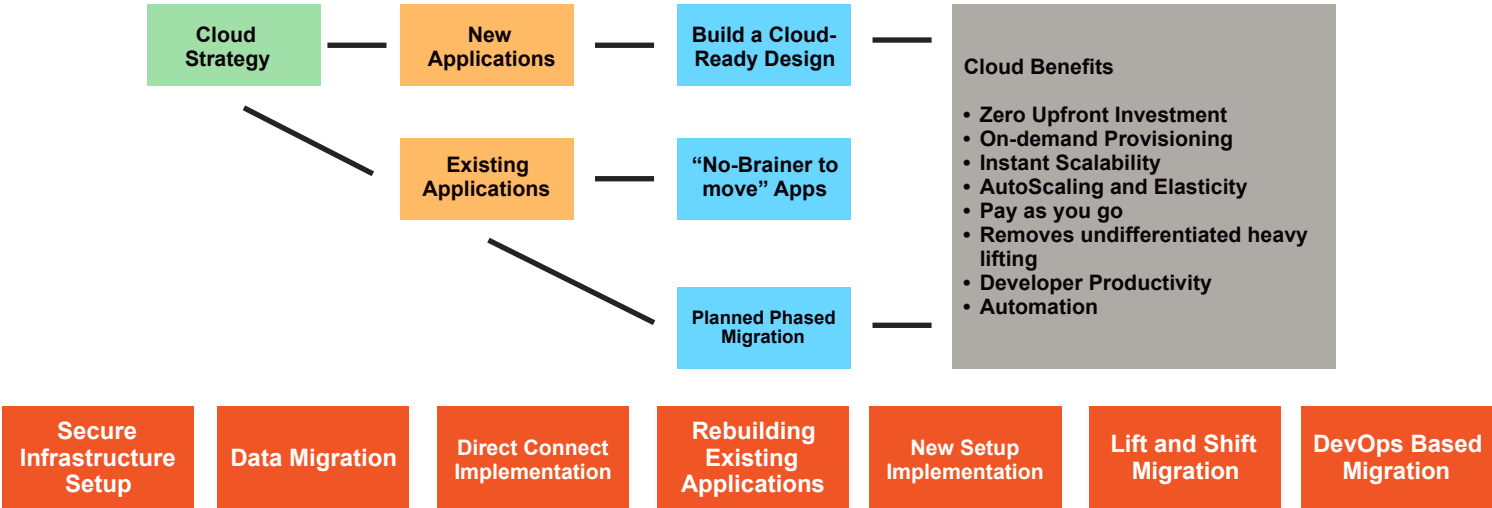

REAN Cloud provides solutions that empower innovation and help safe and seamless cloud transition for organizations, without compromising productivity, security, customer service or budget.

REAN Cloud Differentiators:

- Comprehensive Service Offerings from Business Consulting to Operations Management.
- Our DevOps Accelerator Platform takes away the guess work and hero work out of Enterprise Cloud Transformations.
- Fully baked and ready to be deployed End2End DevOps pipelines accelerating the cloud adoption.
- Compliance & Security DNA embedded across the board; not as an after thought.

24x7 Enterprise Managed Services:

- Access Management
- Incident Management
- Data Backup
- Infrastructure Maintenance & Monitoring
- Network Management
- Problem Management
- Service Reporting
- System Monitoring, Patching, and Maintenance
- Support Staff Coverage

Add On Services:

Change Management, Application Management, Advanced Security and Compliance Management, Client Specific Services, Web Servers, App Servers, DB Servers, High Availability/Disaster Recovery, Billing Advisory Services, Boundary Management, CDN Services, DevSecOps & CI/CD Services, Enhanced Data Encryption Services.

With REAN Cloud you can migrate your workload to the Cloud and operate them efficiently using the operational and security best practices, while looking for ways to continuously optimize and save infrastructure related expenses.

amazon web services | Partner Network PREMIER CONSULTING PARTNER MIGRATION COMPETENCY	amazon web services | Partner Network PREMIER CONSULTING PARTNER DEVOPS COMPETENCY	amazon web services | Partner Network PREMIER CONSULTING PARTNER MANAGED SERVICE PARTNER

amazon web services | Partner Network
PREMIER CONSULTING PARTNER

- DevOps Competency
- Government Competency
- Life Sciences Competency
- Migration Competency
- Financial Services Competency

Microsoft Partner | Silver Cloud Platform

For more information on REAN Cloud Migrate and Manage, please email info@reancloud.com or call us at +1(844) 377-REAN (7326).